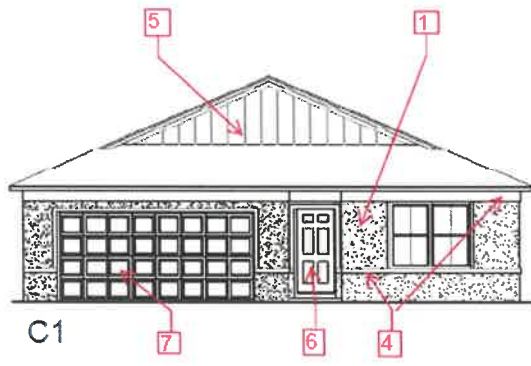

C1

C1

TYP. 2 STORY SIDE ELEVATION: VERIFY BELLY BAND COMMUNITY STANDARD